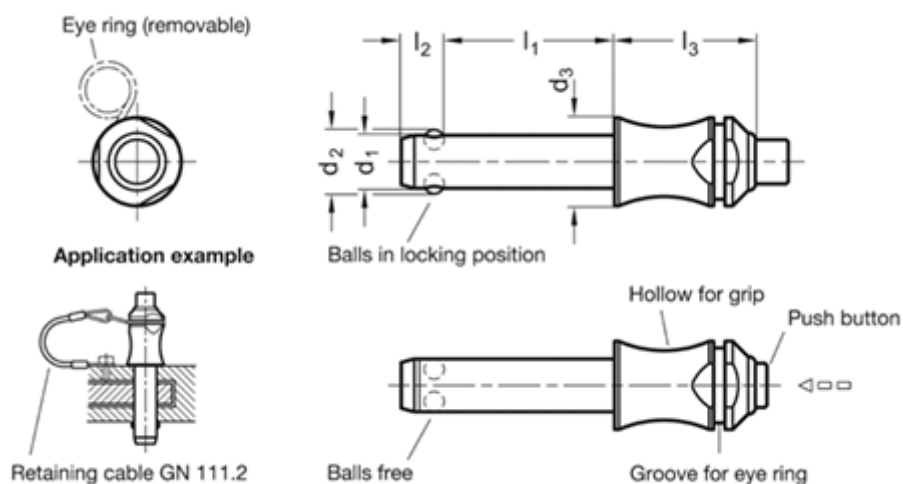

Article number: 20016682
 Description: E+G Ball lock pin
 GN 113.3-12-45

Measures

d1	-0.04/-0.08	= -
d2		= -
d3		= -
l3		= -
l1	+0.6	= -
l2	±1	= -
Load in (N)		= -
Weight in (g)		= -